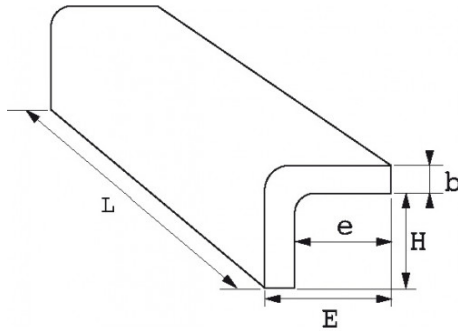

Designation	SET OF MORDACHE 125MM ALUMINIUM PROFILE
Sales reference	399-MAL2
L (mm)	125
E (mm)	20
Weight (g)	300
H (mm)	27
b (mm)	3
e (mm)	10
Guarantee	C

**Guarantee applied**

**C | Consumable**

The products in this category will not be replaced and are subject to normal wear phenomena.