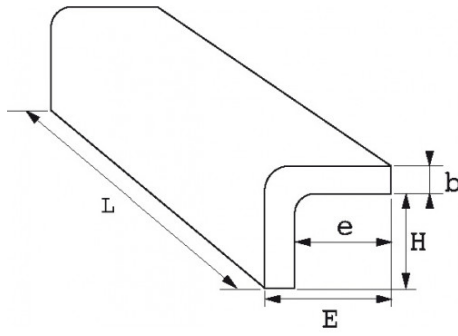

Sales reference	L (mm)	E (mm)	Weight (g)	H (mm)	b (mm)	e (mm)	Guarantee
399-MAL3	150	20	350	27	3	10	C
399-MAL2	125	20	300	27	3	10	C
399-MAL1	105	20	250	27	3	10	C

Guarantee applied

C | Consumable

The products in this category will not be replaced and are subject to normal wear phenomena.

[>> Find out more](#)