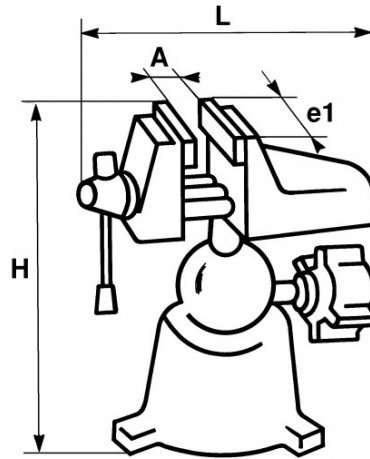

Designation	VICE FASTENED BY SUCTION CUP
Sales reference	398-1
L (mm)	130
Weight (g)	1500
H (mm)	162
A (mm)	70
e1 (mm)	63
fixing	Suction cup
Guarantee	M

**Guarantee applied**

**M1 | SAM Equipment and Machine Guarantee:**