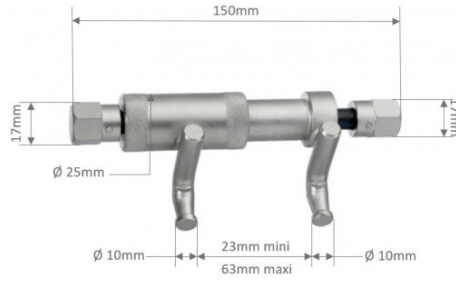

DESCRIPTION

Expansion screw

Rubber ring extension tool on special VAG exhaust. Weight: 440 g

SPECIFIC DATA

SAM Outillage

10 rue Camille de Rochetaillée
42000 Saint-Etienne - France

RCS Saint-Etienne B 338 002 231 | SAS au capital de 8 189 583 €

<https://www.sam-outillage.com/>

Photos and texts not contractually binding. Do not litter. Document generated on 2024-04-25 18:47:21

Designation	SCREW SEPARATOR
Sales reference	3908
Weight (g)	440
Guarantee	C Consumable