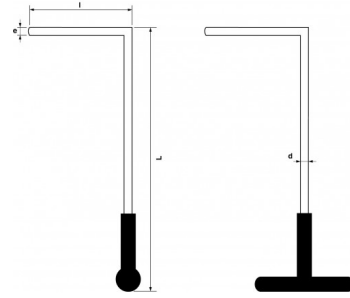

DESCRIPTION

Muffler ring exhaust tool

Hook used to effortlessly and quickly install exhaust pipe rings.

SPECIFIC DATA

Sales reference	L (mm)	Weight (g)	l (mm)	d (mm)	e (mm)	Guarantee
3905	200	100	45	6	4	C
3906	205	100	50	6	4	C