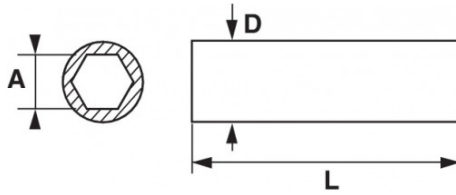

Sales reference	L (mm)	Weight (g)	D (mm)	A (mm)	Guarantee
3812-160 (not marketed)	65	120	22.8	16	O
3812-20 (not marketed)	160		O		

**Guarantee applied**

**O | SAM TOOL guarantee.**

Guarantee without time limit on the tools used under normal conditions.