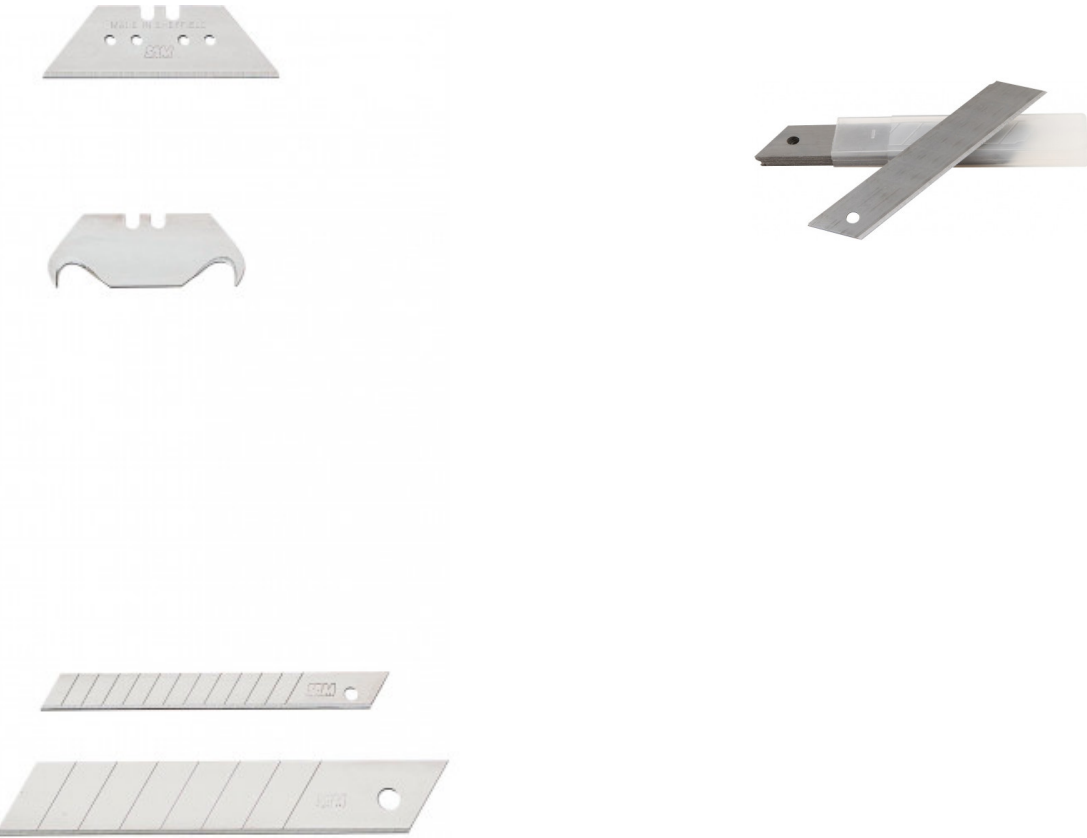

<https://www.sam-outillage.com/>

Photos and texts not contractually binding. Do not litter. Document generated on 2024-05-03 06:17:08

DESCRIPTION

Box of spare blade for retractable knives and cutters

carbon steel blades

SPECIFIC DATA

Designation	BOX 30 DOUBLE-HOOK BLADES
Sales reference	379-30
Weight (g)	505
Packaging	Distributor

SAM Outillage

10 rue Camille de Rochetaillée
42000 Saint-Etienne - France

RCS Saint-Etienne B 338 002 231 | SAS au capital de 8 189 583 €

<https://www.sam-outillage.com/>

Designation	Reversible double hook
Number of blades	30
Blade width mm	-
Guarantee	C

Guarantee applied**C | Consumable**

The products in this category will not be replaced and are subject to normal wear phenomena.