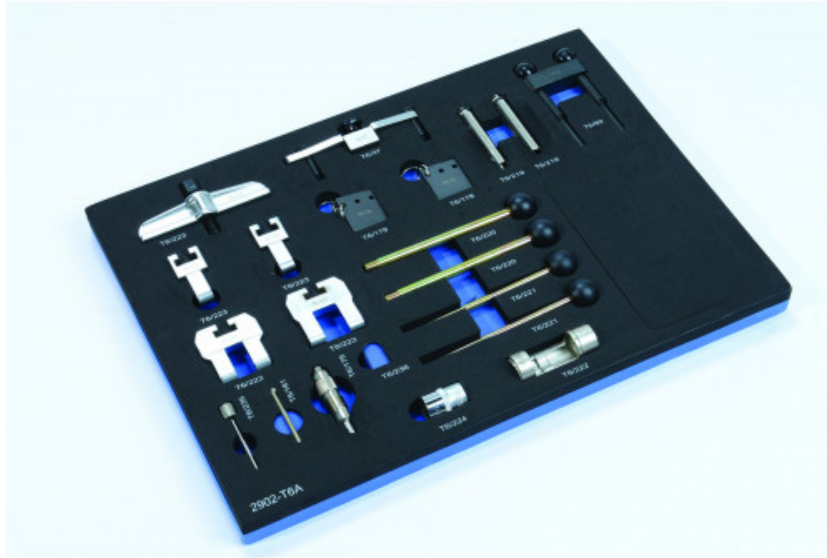

Timing belt tools drawer t6a

3462-T6A

SAM Outillage

10 rue Camille de Rochetaillée
42000 Saint-Etienne - France

RCS Saint-Etienne B 338 002 231 | SAS au capital de 8 189 583 €

<https://www.sam-outillage.com/>

Photos and texts not contractually binding. Do not litter. Document generated on 2024-04-30 15:35:51

DESCRIPTION

Timing belt tools drawer t6a

SPECIFIC DATA

Designation	TIMING BELT TOOLKIT
Sales reference	3462-T6A
Weight (kg)	3.585
Container	Not concerned
Number of tools	