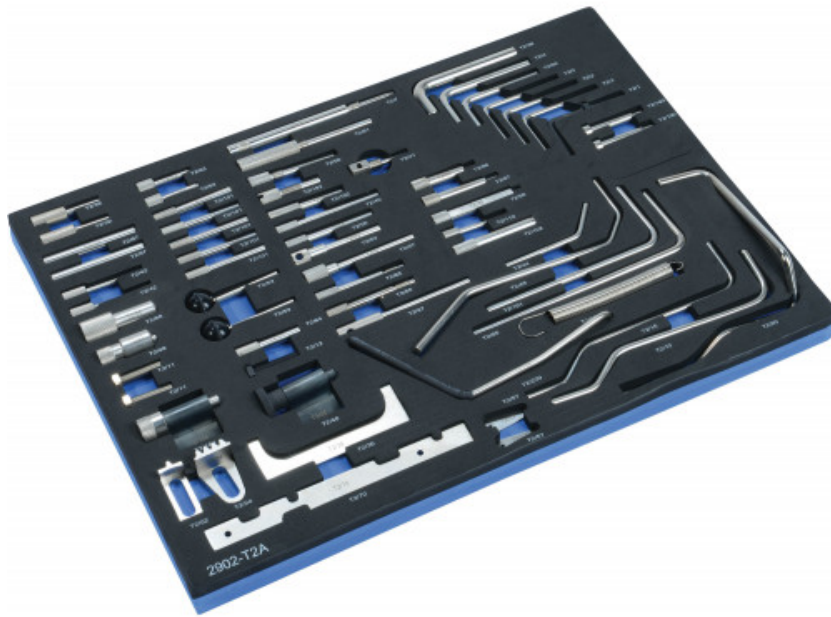

**DESCRIPTION**

**Timing belt tools drawer t2a**

Drawer D2 of the multi-make valve timing tool trolley 3462-91N. Valve timing marker tool.

**SPECIFIC DATA**

Designation	DRAWER D2 CHOCKING BAR 3462-T2A
Sales reference	3462-T2A
Weight (kg)	3.85
Container	Not concerned
Number of tools	