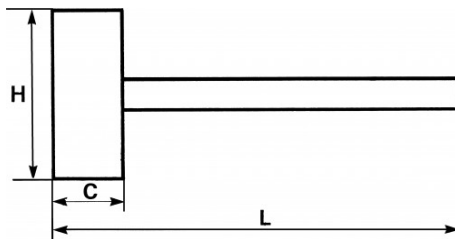

|                 |   |
|-----------------|---|
| Designation     | MALLET WITH MALLEABLE BOX AND WOODEN HANDLE DIA. 40 |
| Sales reference | 326-40BC  |
| L (mm)          | 330   |
| E (mm)          | 40  |
| Weight (g)      | 640   |
| H (mm)          | 110   |
| Guarantee       | O   |