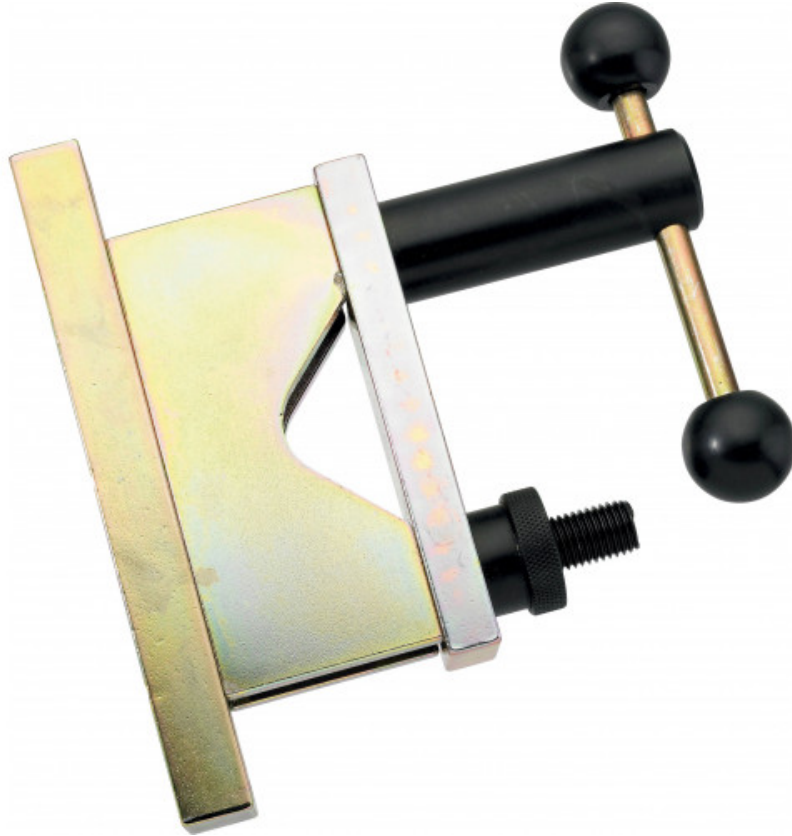

Vice for strut

3211

SAM Outillage

10 rue Camille de Rochetaillée
42000 Saint-Etienne - France

RCS Saint-Etienne B 338 002 231 | SAS au capital de 8 189 583 €

<https://www.sam-outillage.com/>

Photos and texts not contractually binding. Do not litter. Document generated on 2024-08-14 02:42:25

**DESCRIPTION****Vice for strut**

Type K110 Weight: 4 kg.

SPECIFIC DATA

Designation	VICE FOR STAY ROD K110
Sales reference	3211
Weight (kg)	4.000
Guarantee	O SAM TOOL guarantee.

Guarantee applied**SAM Outillage**10 rue Camille de Rochetaillée
42000 Saint-Etienne - France