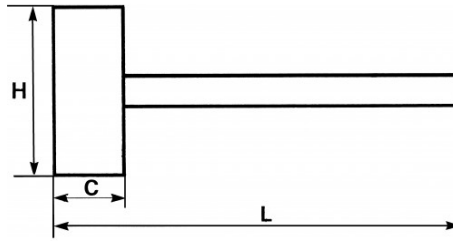

DESCRIPTION

Rubber mallet

shore hardness quality 75

hard wood handle

SPECIFIC DATA

SAM Outillage

10 rue Camille de Rochetaillée
42000 Saint-Etienne - France

RCS Saint-Etienne B 338 002 231 | SAS au capital de 8 189 583 €

<https://www.sam-outillage.com/>

Photos and texts not contractually binding. Do not litter. Document generated on 2024-05-02 12:42:40

Designation	RUBBER MALLET
Sales reference	321-C
L (mm)	340
Weight (g)	700
C (mm)	56.5 - 68
H (mm)	100
Guarantee	O SAM TOOL guarantee.