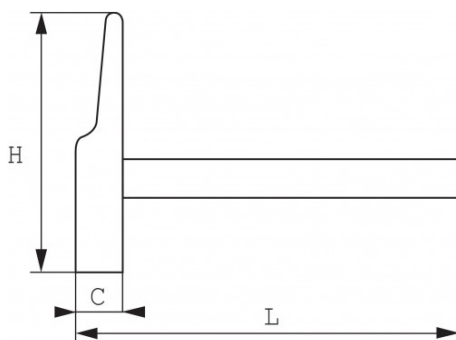

Photos and texts not contractually binding. Do not litter. Document generated on 2024-05-02 00:32:37

DESCRIPTION

Electrician's hammers

Hickory wood handle. Finely polished, tapered forged carbon steel head. Fitting: metal wedge to avoid any ejection + resin (araldite®).

Photos and texts not contractually binding. Do not litter. Document generated on 2024-05-02 00:32:37

SPECIFIC DATA

Designation	ELECTRICIAN'S HAMMER HICKORY 20 MM
Sales reference	312-20N
L (mm)	283
Weight (g)	250
C (mm)	20
H (mm)	140
Guarantee	O