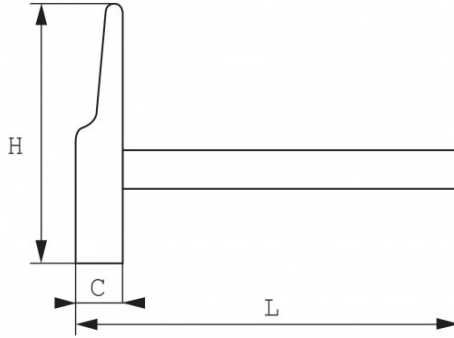

Photos and texts not contractually binding. Do not litter. Document generated on 2024-05-01 11:44:52

DESCRIPTION

Electrician's hammers

Hickory wood handle. Finely polished, tapered forged carbon steel head. Fitting: metal wedge to avoid any ejection + resin (araldite®).

Photos and texts not contractually binding. Do not litter. Document generated on 2024-05-01 11:44:52

SPECIFIC DATA

Designation	ELECTRICIAN'S HAMMER HICKORY 18 MM
Sales reference	312-18N
L (mm)	282
Weight (g)	310
C (mm)	18
H (mm)	140
Guarantee	O