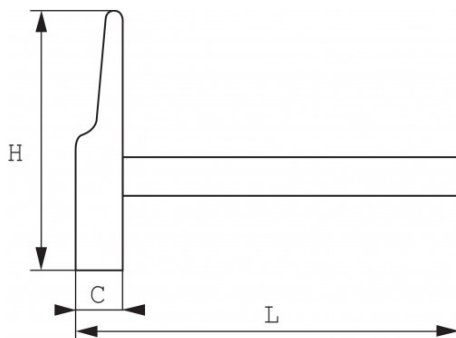

SPECIFIC DATA

Designation	ELECTRICIAN'S HAMMER HICKORY 16 MM
Sales reference	312-16N
L (mm)	262
Weight (g)	160
C (mm)	16
H (mm)	140
Guarantee	O

**Guarantee applied**

**O | SAM TOOL guarantee.**

Guarantee without time limit on the tools used under normal conditions.