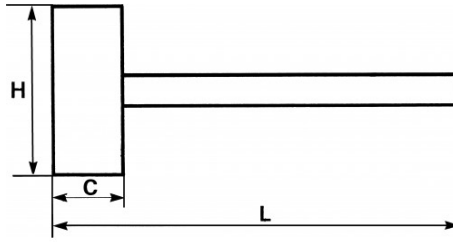

Designation	COPPER MALLET 305 MM
Sales reference	293-4
L (mm)	305
Weight (g)	1100
C (mm)	35
H (mm)	85
Guarantee	O

**Guarantee applied**

**O | SAM TOOL guarantee.**

Guarantee without time limit on the tools used under normal conditions.