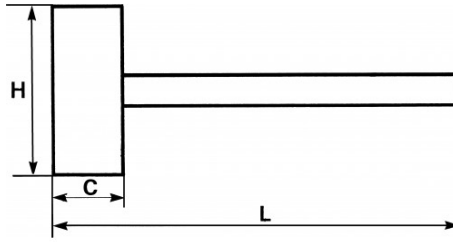

Designation	COPPER MALLET 280 MM
Sales reference	293-2
L (mm)	280
Weight (g)	535
C (mm)	25
H (mm)	85
Guarantee	O

**Guarantee applied**

**O | SAM TOOL guarantee.**

Guarantee without time limit on the tools used under normal conditions.