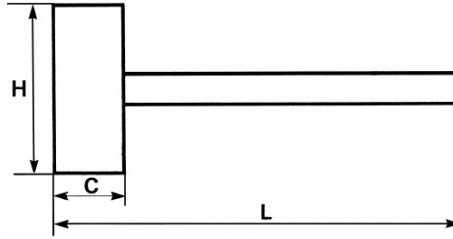

### Copper hammer

bevelled edges

hickory handle

use this hammer for a powerful strike without marking on the surface

H= head length/ C= width/ L= handle length

Sales reference	L (mm)	Weight (g)	C (mm)	H (mm)	Guarantee
293-2	280	535	25	85	O
293-4	305	1100	35	85	O

**Guarantee applied**

**O | SAM TOOL guarantee.**

Guarantee without time limit on the tools used under normal conditions.