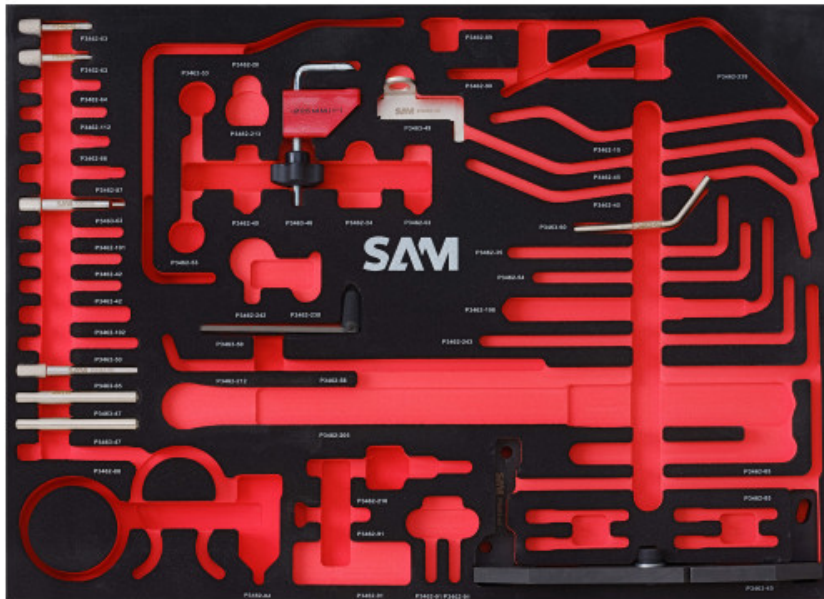

Drawer t3 : rods specifically for PSA

2903-T3AP

SAM Outillage

10 rue Camille de Rochetaillée
42000 Saint-Etienne - France

RCS Saint-Etienne B 338 002 231 | SAS au capital de 8 189 583 €

<https://www.sam-outillage.com/>

Photos and texts not contractually binding. Do not litter. Document generated on 2024-05-08 06:27:57

DESCRIPTION

Drawer t3 : rods specifically for PSA

Drawer T3 for multi-marque timing setting tool trolley 3463-91. Specific PSA tools.