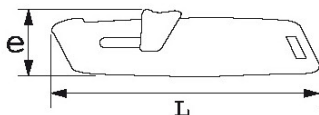

SPECIFIC DATA

Designation	SELF-RETRACTING CUTTER
Sales reference	2872
L (mm)	165
Weight (g)	177
e (mm)	33
Guarantee	C Consumable

Guarantee applied

C | Consumable

The products in this category will not be replaced and are subject to normal wear phenomena.