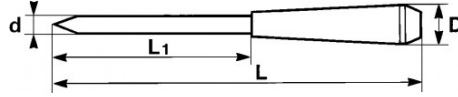

Designation	PRECISION POZIDRIV SCREWDRIVER NO 1
Sales reference	276-PZ-1
L (mm)	141
Weight (g)	31
D (mm)	18
L1 (mm)	50
Pattern	1
Guarantee	O

Guarantee applied

O | SAM TOOL guarantee.

Guarantee without time limit on the tools used under normal conditions.

[>> Find out more](#)

SAM Outillage

10 rue Camille de Rochetaillée
42000 Saint-Etienne - France

RCS Saint-Etienne B 338 002 231 | SAS au capital de 8 189 583 €

<https://www.sam-outillage.com/>

Photos and texts not contractually binding. Do not litter. Document generated on 2024-05-06 17:52:18