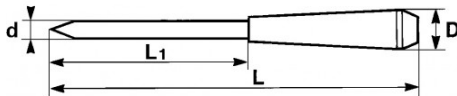

Designation	PRECISION POZIDRIV SCREWDRIVER NO 0
Sales reference	276-PZ-0
L (mm)	141
Weight (g)	13
D (mm)	18
L1 (mm)	50
Pattern	0
Guarantee	O

Guarantee applied

O | SAM TOOL guarantee.

Guarantee without time limit on the tools used under normal conditions.

[>> Find out more](#)

SAM Outillage

10 rue Camille de Rochetaillée
42000 Saint-Etienne - France

RCS Saint-Etienne B 338 002 231 | SAS au capital de 8 189 583 €

<https://www.sam-outillage.com/>

Photos and texts not contractually binding. Do not litter. Document generated on 2024-05-06 23:55:46