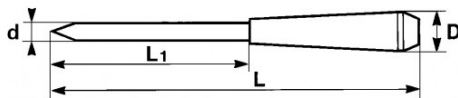

Designation	MICRO-PHILLIPS SCREWDRIVER NO 00
Sales reference	269-PH-00
L (mm)	95
Weight (g)	21
D (mm)	10
L1 (mm)	23.5
Pattern	0
Guarantee	O

Guarantee applied

O | SAM TOOL guarantee.

Guarantee without time limit on the tools used under normal conditions.