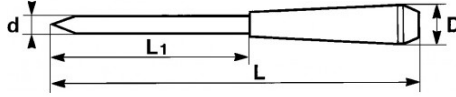

Designation	14MM SLOTTED-HEAD MICRO-SCREWDRIVER
Sales reference	269-F-1,4
L (mm)	84.5
Weight (g)	7
D (mm)	9
L1 (mm)	20
Pattern	1,4
Guarantee	O

**Guarantee applied**

**O | SAM TOOL guarantee.**

Guarantee without time limit on the tools used under normal conditions.