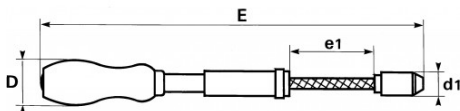

Designation	AUTOMATIC RACHET SCREWD
Sales reference	262-2P
E (mm)	300
Weight (g)	150
d1 (mm)	16
D (mm)	33
e1 (mm)	75
Deliverd with blades	AA - AB - A1 - A2
Guarantee	O

**Guarantee applied**

**O | SAM TOOL guarantee.**