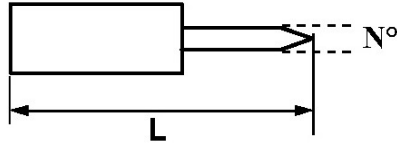

Designation	1/4" LONG POZIDRIV No. 4 BIT
Sales reference	245-24
L (mm)	50
Weight (g)	11
Pattern	4
Guarantee	O

**Guarantee applied**

**O | SAM TOOL guarantee.**

Guarantee without time limit on the tools used under normal conditions.