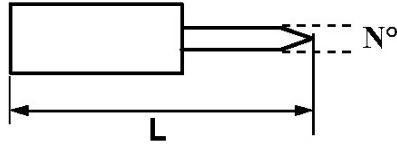

Designation	1/4" LONG POZIDRIV No. 1 BIT
Sales reference	245-21
L (mm)	50
Weight (g)	11
Pattern	1
Guarantee	O

**Guarantee applied**

**O | SAM TOOL guarantee.**

Guarantee without time limit on the tools used under normal conditions.