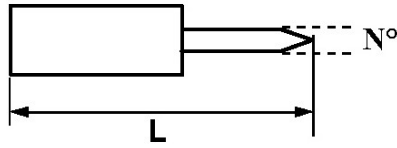

Sales reference	L (mm)	Weight (g)	Pattern	Guarantee
245-21 (not marketed)	50	11	1	O
245-22	50	11	2	O
245-23 (not marketed)	50	11	3	O
245-24 (not marketed)	50	11	4	O

Guarantee applied

O | SAM TOOL guarantee.

Guarantee without time limit on the tools used under normal conditions.

[>> Find out more](#)

SAM Outillage

10 rue Camille de Rochetaillée
42000 Saint-Etienne - France

RCS Saint-Etienne B 338 002 231 | SAS au capital de 8 189 583 €

<https://www.sam-outillage.com/>