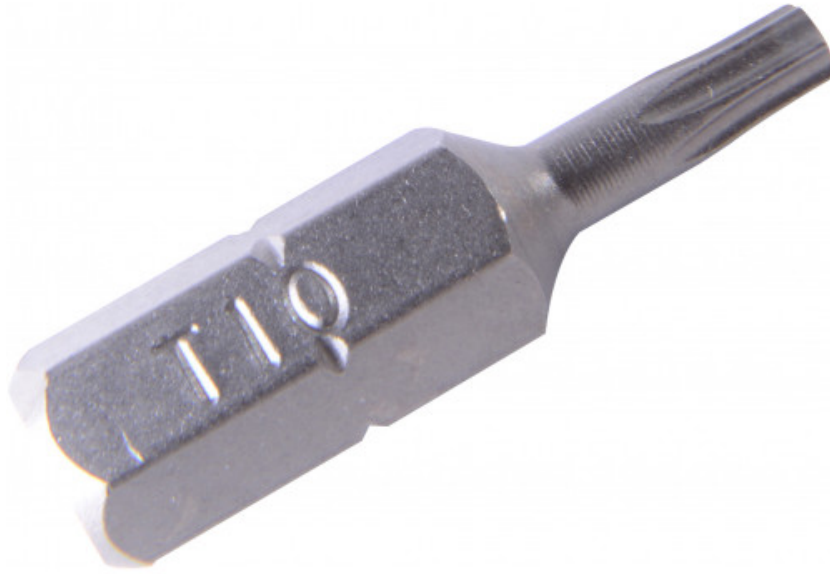

**Torx® bit 1/4" 25 mm**

**240-...torx**

**SAM Outillage**

10 rue Camille de Rochetaillée  
42000 Saint-Etienne - France

RCS Saint-Etienne B 338 002 231 | SAS au capital de 8 189 583 €

<https://www.sam-outillage.com/>

Photos and texts not contractually binding. Do not litter. Document generated on 2024-04-26 00:03:31

**DESCRIPTION**

**Torx® bit 1/4" 25 mm**

Torx screwdriver bit, 1/4" 25mm: 240-35 No T5 240-36 No T6 240-37 No T7 240-38 No T8240-39 No T9240-310 No T10240-315 No T15240-320 No T20240-325 No T25240-327 No T27240-330 No T30240-340 No T40

**SPECIFIC DATA**

Sales reference	Weight (kg)	Guarantee
240-35 (not marketed)	0.005	O
240-36 (not marketed)	0.005	O
240-330	0.005	O

**SAM Outillage**

10 rue Camille de Rochetaillée  
42000 Saint-Etienne - France