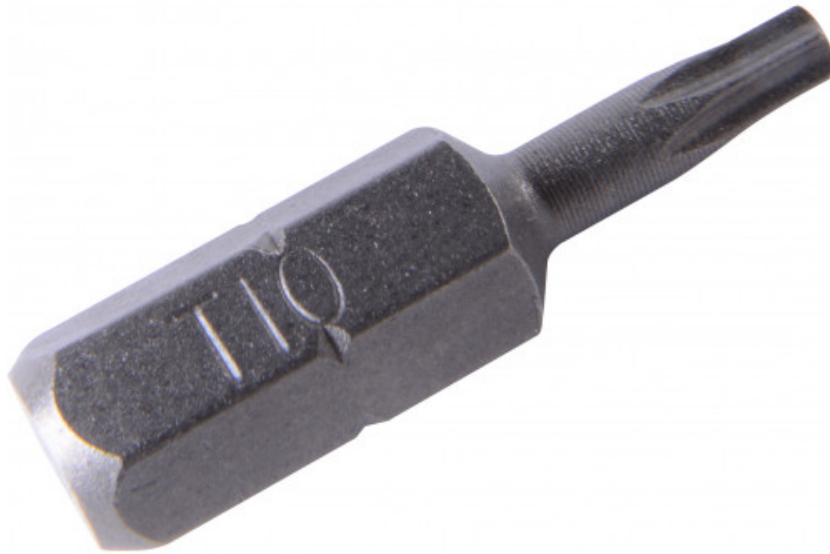

## Security Torx® bit 1/4" 25 mm

**240-...torx-securite**

**DESCRIPTION**

Security Torx® bit 1/4" 25 mm

**SPECIFIC DATA**

Sales reference	Weight (kg)	Guarantee
240-3010 (not marketed)	0.005	0
240-3015 (not marketed)	0.005	0
240-3025 (not marketed)	0.005	0
240-3040 (not marketed)	0.005	0