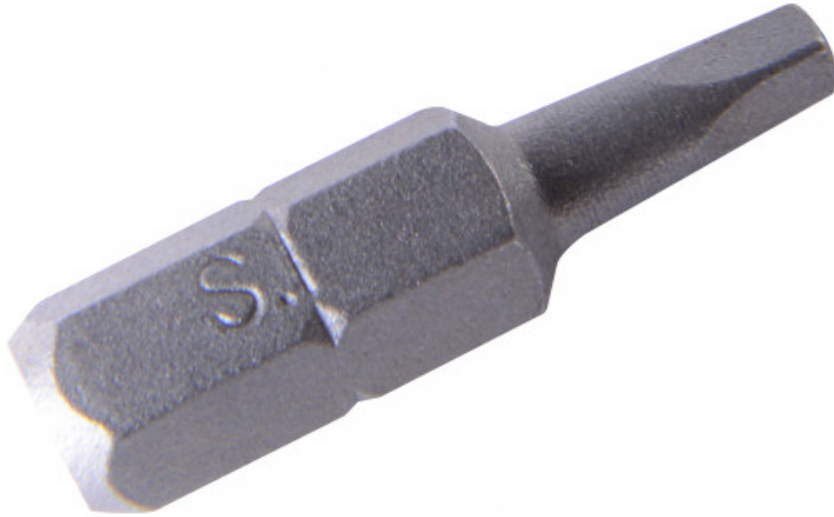

## Square bit 1/4" 25 mm

**240-...carre**

**DESCRIPTION**

Square bit 1/4" 25 mm

**SPECIFIC DATA**

Designation	1/4" SQUARE No. 3 BIT - 3.5 MM
Sales reference	240-63
Weight (kg)	0.005
Guarantee	C   Consumable

**Guarantee applied**

**SAM Outillage**

10 rue Camille de Rochetaillée  
42000 Saint-Etienne - France