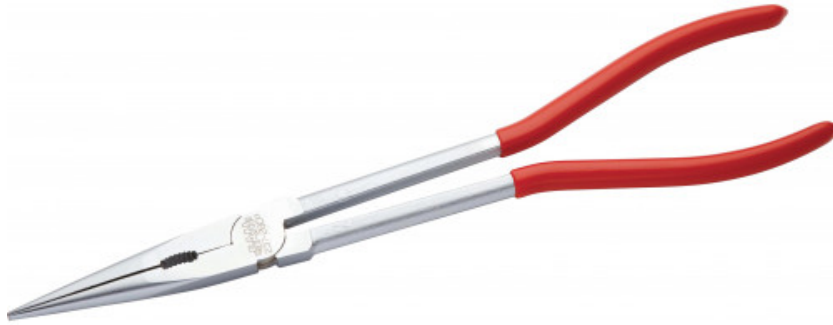

Varnished polished extra-long straight half-round nose pliers

237-28CP

SAM Outillage

10 rue Camille de Rochetaillée
42000 Saint-Etienne - France

RCS Saint-Etienne B 338 002 231 | SAS au capital de 8 189 583 €

<https://www.sam-outillage.com/>

DESCRIPTION

Varnished polished extra-long straight half-round nose pliers

The length of the nose allows to reach the few accessible place.

Nose grooved.

PVC sheath branches.

Photos and texts not contractually binding. Do not litter. Document generated on 2024-04-29 23:06:52

SPECIFIC DATA

Designation	EXTRA-LONG HALF-ROUND-NOSE STRAIGHT PLIERS
Sales reference	237-28CP
L (mm)	280
E (mm)	9
Weight (g)	240
e1 (mm)	10
L1 (mm)	80
L"	11
e2 (mm)	9
Guarantee	O SAM TOOL guarantee.