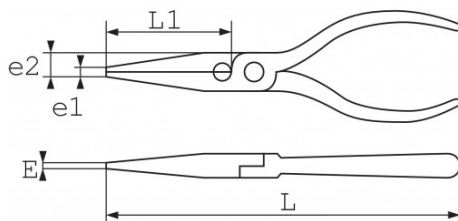

<https://www.sam-outillage.com/>

DESCRIPTION

Varnished polished extra-long straight half-round nose pliers

The length of the nose allows to reach the few accessible place.

Nose grooved.

PVC sheath branches.

Photos and texts not contractually binding. Do not litter. Document generated on 2024-04-29 23:06:52

SPECIFIC DATA

Designation	EXTRA-LONG HALF-ROUND-NOSE STRAIGHT PLIERS
Sales reference	237-28CP
L (mm)	280
E (mm)	9
Weight (g)	240
e1 (mm)	10
L1 (mm)	80
L"	11
e2 (mm)	9
Guarantee	O SAM TOOL guarantee.