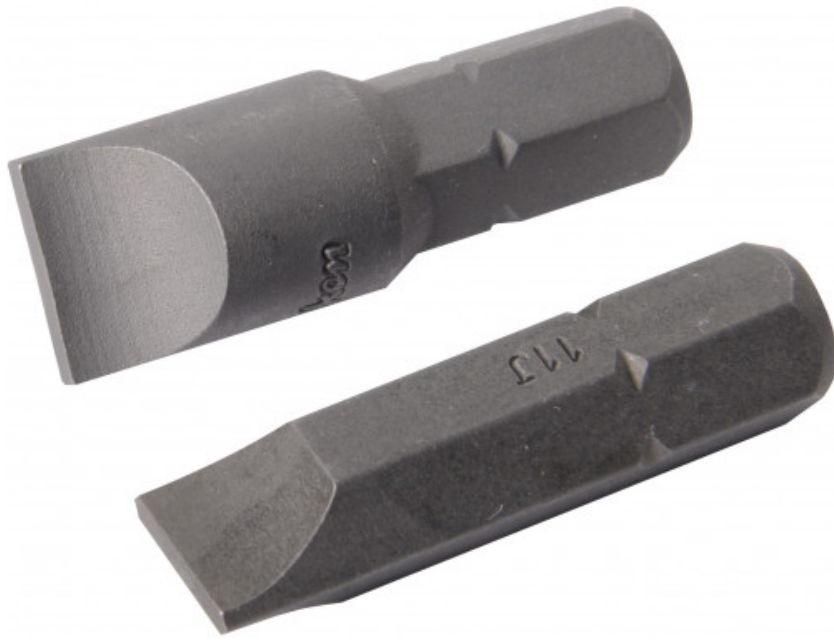

2 flat bits for impact screwdriver

23-490C

23-...C

SAM Outillage

10 rue Camille de Rochetaillée
42000 Saint-Etienne - France

RCS Saint-Etienne B 338 002 231 | SAS au capital de 8 189 583 €

<https://www.sam-outillage.com/>

Photos and texts not contractually binding. Do not litter. Document generated on 2024-05-01 23:20:23

DESCRIPTION

2 flat bits for impact screwdriver

SPECIFIC DATA

Designation	SET OF 6 HEX. BITS
Sales reference	23-490C
Weight (kg)	0.08
Guarantee	C