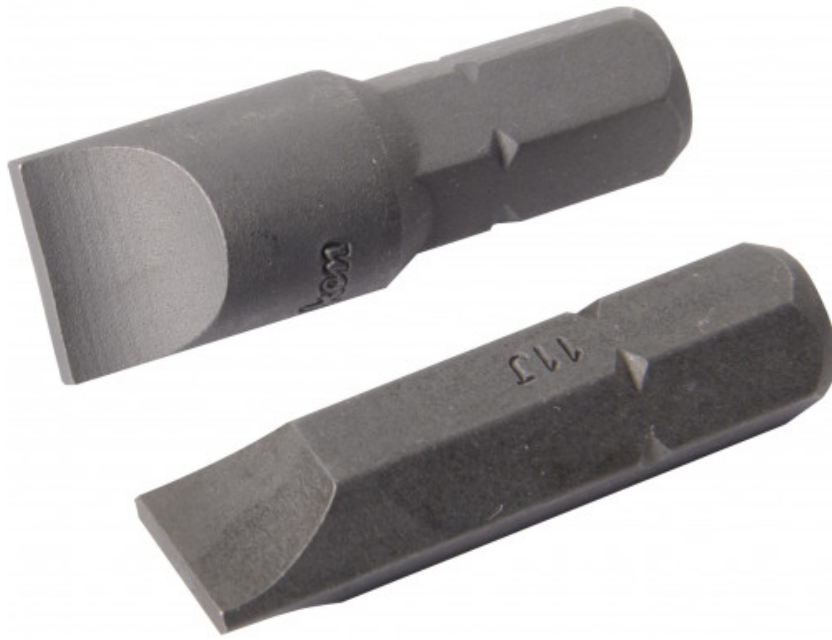

2 flat bits for impact screwdriver

23-090C

23-...C

SAM Outillage

10 rue Camille de Rochetaillée
42000 Saint-Etienne - France

RCS Saint-Etienne B 338 002 231 | SAS au capital de 8 189 583 €

<https://www.sam-outillage.com/>

Photos and texts not contractually binding. Do not litter. Document generated on 2024-04-30 02:45:43

DESCRIPTION

2 flat bits for impact screwdriver

SPECIFIC DATA

Designation	SET OF 2 FLAT BITS
Sales reference	23-090C
Weight (kg)	0.05
Guarantee	C