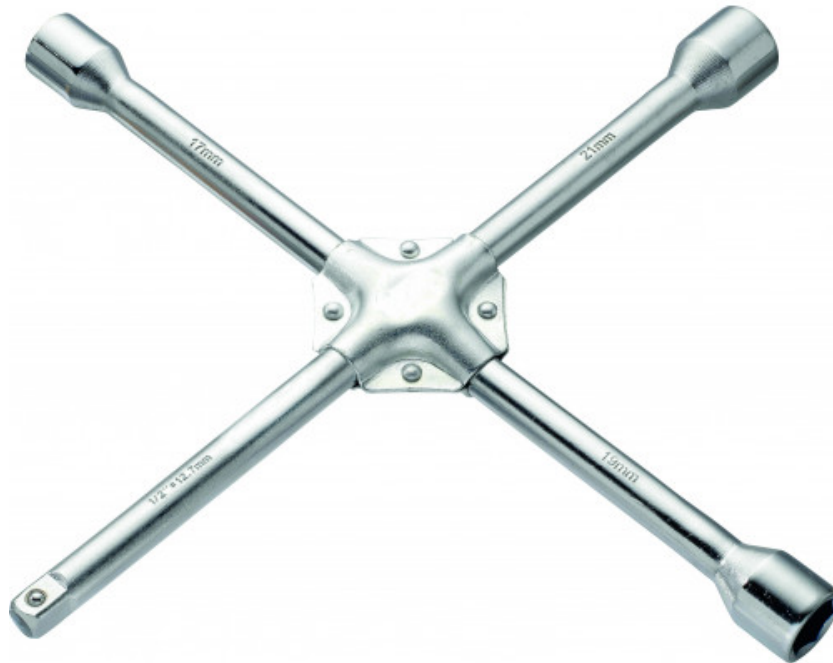

Standard cross wrench

222811

SAM Outillage

10 rue Camille de Rochetaillée
42000 Saint-Etienne - France

RCS Saint-Etienne B 338 002 231 | SAS au capital de 8 189 583 €

<https://www.sam-outillage.com/>

Photos and texts not contractually binding. Do not litter. Document generated on 2024-04-26 20:31:30

DESCRIPTION

Standard cross wrench

Four-way nut wrench 17 + 19 + 21 + 1/2" male square

STANDARDS / DIRECTIVES

NF ISO 691, DIN 3319

SPECIFIC DATA

Designation	CAR CROSS WRENCH 17X19X21X1/2"M
Sales reference	222811