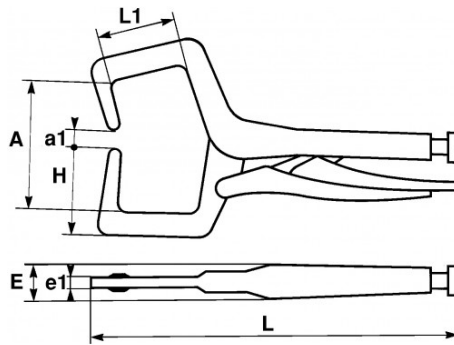

Photos and texts not contractually binding. Do not litter. Document generated on 2024-05-04 04:54:56

DESCRIPTION

Long-reach directable jaw lock grip pliers

Special jaws in steel forged which allows to grip shaped, upright of doors in automotive, cornices,...

Ideal for every assembling works.

Presentation: chromed.

SPECIFIC DATA

SAM Outillage

10 rue Camille de Rochetaillée
42000 Saint-Etienne - France

RCS Saint-Etienne B 338 002 231 | SAS au capital de 8 189 583 €

<https://www.sam-outillage.com/>

Photos and texts not contractually binding. Do not litter. Document generated on 2024-05-04 04:54:56

Designation	LONG-RANGE VICE GRIPS 460 MM
Sales reference	219-46
L (mm)	460
E (mm)	30
Weight (g)	1370
H (mm)	165
a1 (mm)	160
e1 (mm)	20
L1 (mm)	230
L"	18
A max mm	230
Guarantee	O