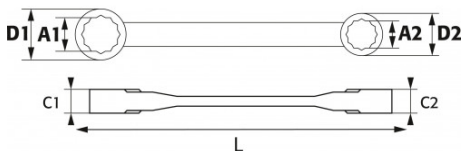

Photos and texts not contractually binding. Do not litter. Document generated on 2024-04-26 22:14:46

DESCRIPTION

Ratchet wrench 12 and 13 mm

Reversal by overturning

SPECIFIC DATA

SAM Outillage

10 rue Camille de Rochetaillée
42000 Saint-Etienne - France

RCS Saint-Etienne B 338 002 231 | SAS au capital de 8 189 583 €

<https://www.sam-outillage.com/>

Photos and texts not contractually binding. Do not litter. Document generated on 2024-04-26 22:14:46

Designation	RATCHET WRENCH 8 TO 10MM
Sales reference	217-8-10
L (mm)	135
Weight (g)	80
A1xA2 (mm)	8 x 10
D1xD2 (mm)	17 x 19
C1xC2 (mm)	10 x 10
Guarantee	O