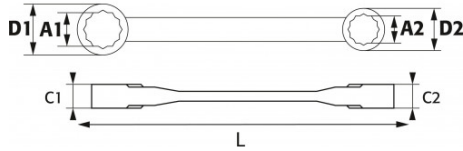

Photos and texts not contractually binding. Do not litter. Document generated on 2024-04-26 15:37:06

DESCRIPTION

Ratchet wrench 12 and 13 mm

Reversal by overturning

SPECIFIC DATA

SAM Outillage

10 rue Camille de Rochetaillée
42000 Saint-Etienne - France

RCS Saint-Etienne B 338 002 231 | SAS au capital de 8 189 583 €

<https://www.sam-outillage.com/>

Photos and texts not contractually binding. Do not litter. Document generated on 2024-04-26 15:37:06

Designation	RATCHET SPANNER 12 AND 13 MM
Sales reference	217-12-13
L (mm)	145
Weight (g)	90
A1xA2 (mm)	12 x 13
D1xD2 (mm)	24 x 25
C1xC2 (mm)	10 x 10
Guarantee	O