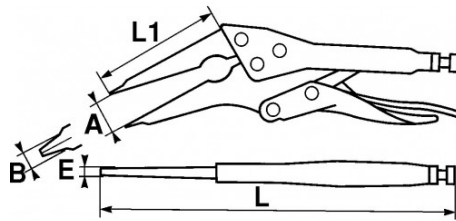

Very thin nose: 8 mm.

Allows too to tighten by the inner (jaws which step aside).

SPECIFIC DATA

SAM Outillage

10 rue Camille de Rochetaillée
42000 Saint-Etienne - France

RCS Saint-Etienne B 338 002 231 | SAS au capital de 8 189 583 €

<https://www.sam-outillage.com/>

Photos and texts not contractually binding. Do not litter. Document generated on 2024-05-01 17:34:50

Designation	LOCK-GRIP PLIERS LONG NOSE 240
Sales reference	214-24
L (mm)	230
E (mm)	5
Weight (g)	400
A (mm)	55
L1 (mm)	75
L"	9"
B (mm)	40
Guarantee	O