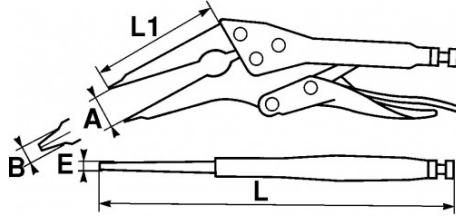

Allows too to tighten by the inner (jaws which step aside).

SPECIFIC DATA

SAM Outillage

10 rue Camille de Rochetaillée
42000 Saint-Etienne - France

RCS Saint-Etienne B 338 002 231 | SAS au capital de 8 189 583 €

<https://www.sam-outillage.com/>

Photos and texts not contractually binding. Do not litter. Document generated on 2024-05-01 18:37:17

Sales reference	L (mm)	E (mm)	Weight (g)	A (mm)	L1 (mm)	L"	B (mm)	Guarantee
214-24 (not marketed)	230	5	400	55	75	9"	40	O
214-31 (not marketed)	305	5	480	70	150	12"	30	O