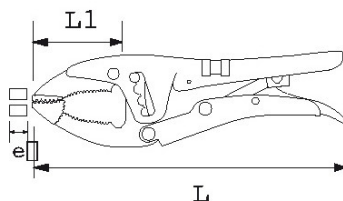

Designation	AMERICAN-TYPE VICE GRIPS 235 MM
Sales reference	211-25
L (mm)	235
E (mm)	11
Weight (g)	640
L1 (mm)	45
L"	9
C1	63
C2	63
C3	60
C4	
Guarantee	O

**Guarantee applied**

**O | SAM TOOL guarantee.**