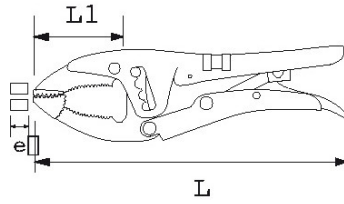

Unlocking with one hand without effort and jerking.

SPECIFIC DATA

SAM Outillage

10 rue Camille de Rochetaillée
42000 Saint-Etienne - France

RCS Saint-Etienne B 338 002 231 | SAS au capital de 8 189 583 €

<https://www.sam-outillage.com/>

Photos and texts not contractually binding. Do not litter. Document generated on 2024-05-06 21:58:24

Sales reference	L (mm)	E (mm)	Weight (g)	L1 (mm)	L"	C1	C2	C3	C4	Guarantee
211-25	235	11	640	45	9	63	63	60		O
211-15	135	8	180	30	5	30	30	25		O
211-18	190	9	390	40	7" 1/2	42	42	40		O