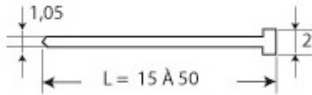

Photos and texts not contractually binding. Do not litter. Document generated on 2024-05-05 18:30:25

DESCRIPTION

Box of 5000 nails 20 mm bar setting

SPECIFIC DATA

Designation	BOX OF 5000 NAILS 20 MM
Sales reference	19849
Weight (kg)	0.900
Guarantee	C Consumable