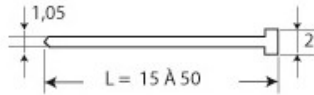

## DESCRIPTION

Box of 5000 nails 15 mm bar setting