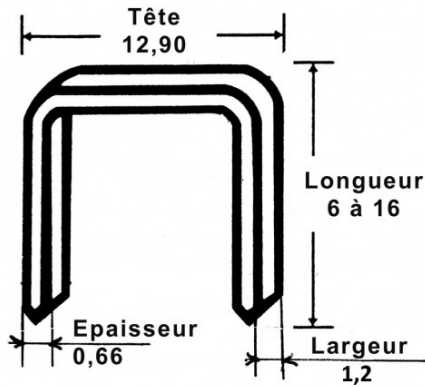

DESCRIPTION

Box of 5000 staples 6 mm

Box of 5,000 6mm staples. For 6-16 mm stapler ref. 1840.

SPECIFIC DATA

SAM Outillage

10 rue Camille de Rochetaillée
42000 Saint-Etienne - France

RCS Saint-Etienne B 338 002 231 | SAS au capital de 8 189 583 €

<https://www.sam-outillage.com/>

Photos and texts not contractually binding. Do not litter. Document generated on 2024-05-10 22:43:48

Designation	BOX OF 5000 STAPLES 6 MM
Sales reference	19840
Weight (g)	520
Guarantee	C Consumable