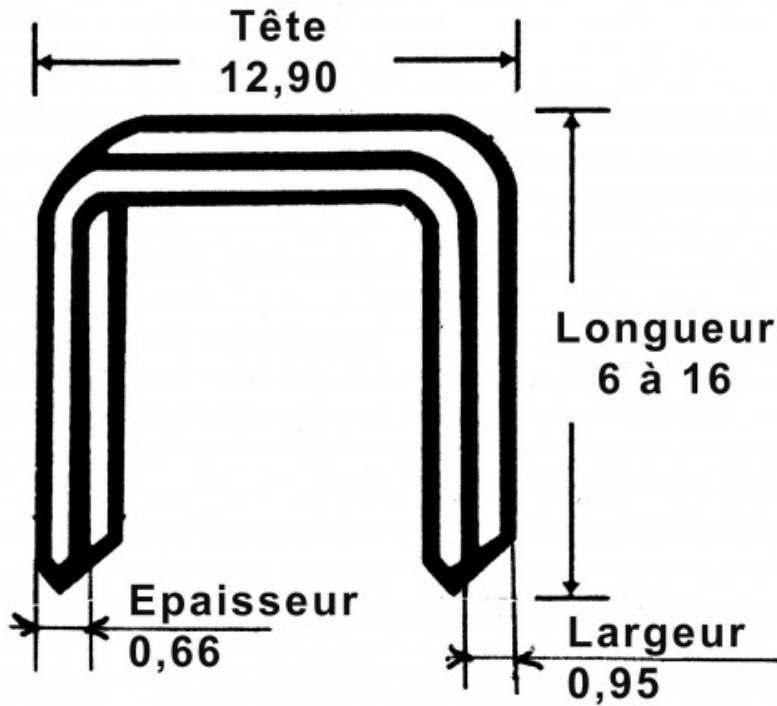

Box of 5000 staples 15 mm

19839

SAM Outillage

10 rue Camille de Rochetaillée
42000 Saint-Etienne - France

RCS Saint-Etienne B 338 002 231 | SAS au capital de 8 189 583 €

<https://www.sam-outillage.com/>

Photos and texts not contractually binding. Do not litter. Document generated on 2024-04-23 19:05:17

DESCRIPTION

Box of 5000 staples 15 mm

Box of 5,000 15mm staples. For 6-16 mm stapler ref. 1840.

SPECIFIC DATA

Designation	BOX OF 5000 STAPLES 15 MM
Sales reference	19839
Weight (g)	1010
Guarantee	C Consumable