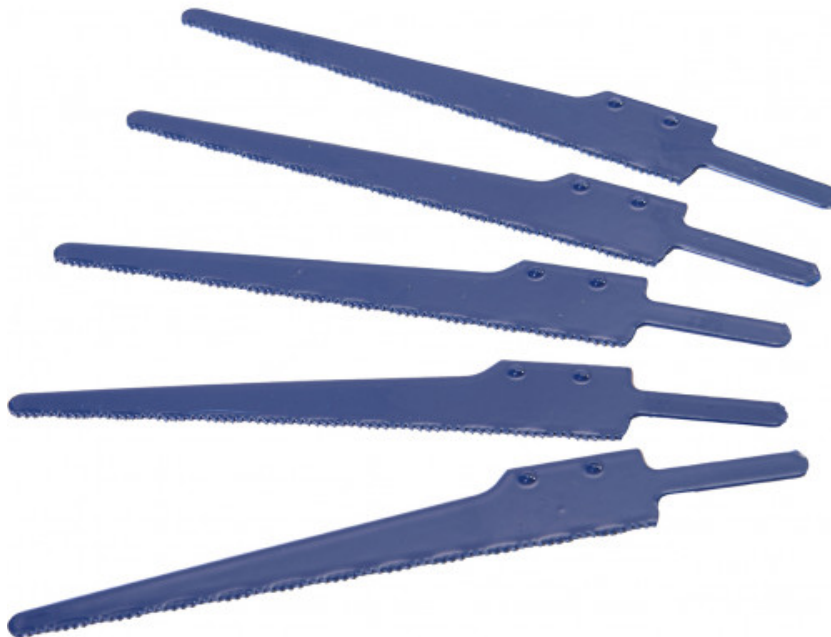

Set of 5 saw blades for straight saw

1810

19810

SAM Outillage

10 rue Camille de Rochetaillée
42000 Saint-Etienne - France

RCS Saint-Etienne B 338 002 231 | SAS au capital de 8 189 583 €

<https://www.sam-outillage.com/>

Photos and texts not contractually binding. Do not litter. Document generated on 2024-04-20 18:20:55

**DESCRIPTION****Set of 5 saw blades for straight saw 1810**

Set of five 10-tooth/cm saw blades (common steels) for straight industrial saw, ref. 1810.

SPECIFIC DATA

Designation	SET OF 5 SAW BLADES 10 TEETH/CM
Sales reference	19810
Weight (g)	20
Guarantee	C Consumable

Guarantee applied**SAM Outillage**

10 rue Camille de Rochetaillée
42000 Saint-Etienne - France