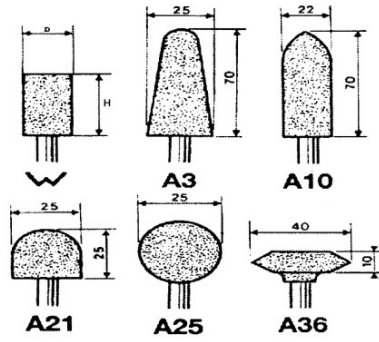

Sales reference	d (mm)	Shape	H (mm)	Speed (tr/mn)	Guarantee
19622-41	16	Spherical	16	36	45000
19622-4	25	Spherical	25	36	35000

C

C

Guarantee applied

C | Consumable

The products in this category will not be replaced and are subject to normal wear phenomena.