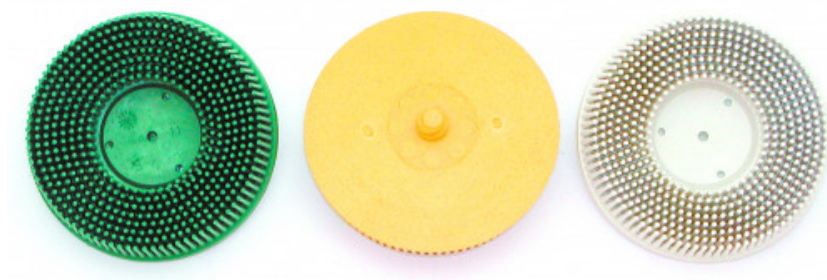

## Abrasive brushes screw fastening system only rolloc

**195...brosse**

**DESCRIPTION**

**Abrasive brushes screw fastening system only rolloc**

Abrasive brush with Ø 75 screw, grain 120 (white). Cleaning / stripping paint, cataphoretic priming, anti-gravel, mastic, rust, etc. on flat and curved surfaces.