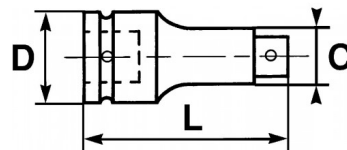

DESCRIPTION

Impact sockets 1/2" - 12 points long

Long square impact sockets 1/2" 12-flat.

STANDARDS / DIRECTIVES

NF ISO 2725-1, NF ISO 2725-2

SAM Outillage

10 rue Camille de Rochetaillée
42000 Saint-Etienne - France

RCS Saint-Etienne B 338 002 231 | SAS au capital de 8 189 583 €

<https://www.sam-outillage.com/>

Photos and texts not contractually binding. Do not litter. Document generated on 2024-05-07 02:20:18